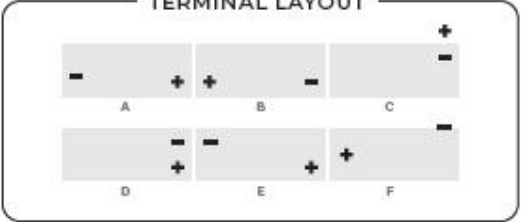

### TERMINAL TYPE

### TERMINAL LAYOUT

Product Code	20H Rate Capacity (Ah)	Length (mm)	Width (mm)	Height (mm)	Total Height (mm)	Weight (kg)	Terminal Type	Warranty* (months)
NP31DC120	120	332	174	236	236	27.5	DFP	12
NP12V140	140	329	181	272	272	35.0	DFP	12
NP27DC105	105	305	171	204	204	21.6	DFP	12