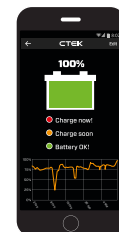

Monitor with terminals.

Connect positive terminal to positive pole, negative terminal to negative pole or to a suitable vehicle earth point.

Recommended vehicles. Valid for all 12V lead-acid batteries.

CONNECT THE APP

Download app from the App Store or Google Play.

Synchronise your smartphone with your vehicle.

Get your vehicle's battery status.

TAKE CONTROL

Battery Sense will sync stats directly to your smartphone and provide a simple to understand condition report on your vehicle's battery.

Battery Sense gives you a practical overview of the status of all of your vehicle's batteries.

Battery Sense measures the battery's state of charge continuously.

Battery Sense sends a smartphone notification to you when the battery's state of charge falls to a critical level.